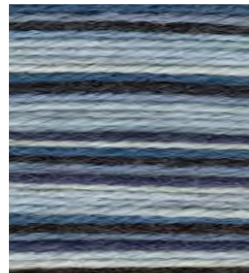

BRIO

Beautiful Colour Effect Yarn

REF. 8121

415

408

404

402

400

403

Ref. 8121

1000g pack 100g ball 345 metres / 377 yards approx
80% Acrylic 20% Wool

BRIO

Beautiful Colour Effect Yarn

409

406

407