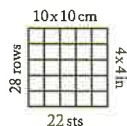

8157 100% BABY 4

100% BABY 4

EXTRA FINE MERINO WOOL BLEND
SUPERWASH

75% Extra Fine Merino Wooll
25% Polyamide

8157

500g pack 50g ball
120 metres
131 yards approx

MACHINE WASHABLE
WOOL CYCLE

WASH DARK
COLOURS SEPARATELY