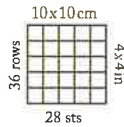

489A 100% BABY AQUARELLE

100% BABY AQUARELLE

EXTRA FINE MERINO WOOL BLEND
SUPERWASH

3 mm
UK 10 US D/3

100% Merino Wool
Superwash

489A

500g pack 50g ball
225 metres
245 yards approx

MACHINE WASHABLE
WOOL CYCLE