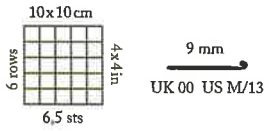

# DOUDOU

A BEAUTIFUL SOFT CHUNKY CHENILLE YARN

01 02 03 04 1200 1210

100% Polyester

8158

1200g pack 300g ball  
150 metres  
164 yards approx

MACHINE WASHABLE  
WOOL CYCLE

WASH DARK  
COLOURS SEPARATELY