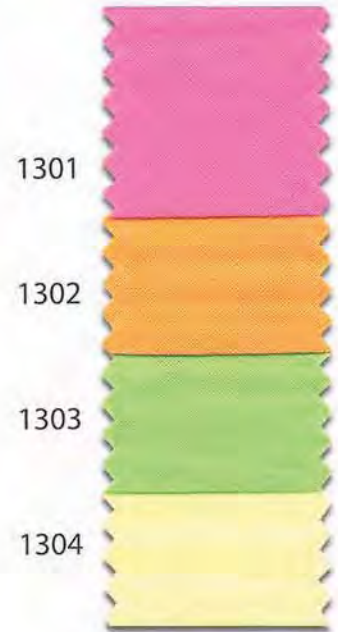

Ref PAS01

Ref BIA01

Ref BIA30/PAS30

100% coton 100g/m²

(coloris fluo uniquement /
only for neon colours)

Passepoil /
piping
10mm (10*2 -2B)

Biais replié /
folded bias