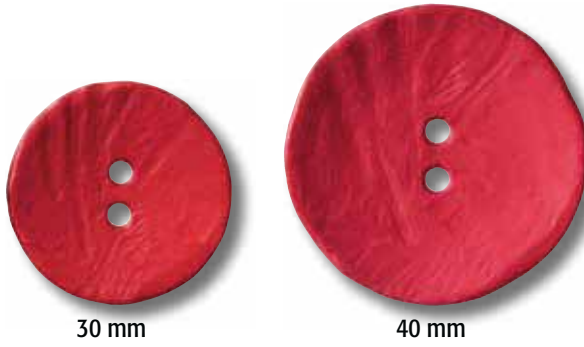

Boutons mode, Fancy and high fashion buttons

49517

30 40 mm
15 10 St./p.

NYLON

MATT, MAT

30 mm

40 mm

col. 12